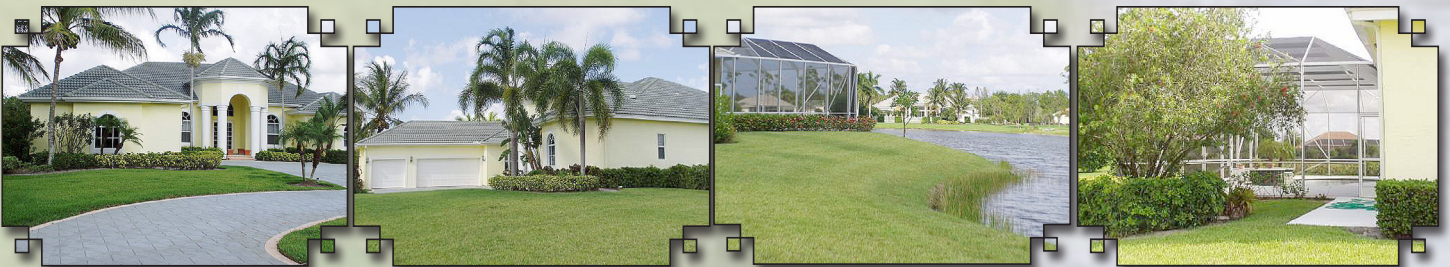

Bay Hill Estates

\$697,800

PRISTINE 4 OR 5 BEDROOM HOME OVERLOOKING SERENE LAKE. WATER ON 2 SIDES OF THE HOUSE. HUGE PATIO WITH NEW SCREENED ENCLOSURE. 2ND BEDROOM IS 26' X 13'. COULD BE EASILY MADE INTO A 5TH BEDROOM. PRICED TO SELL FAST.