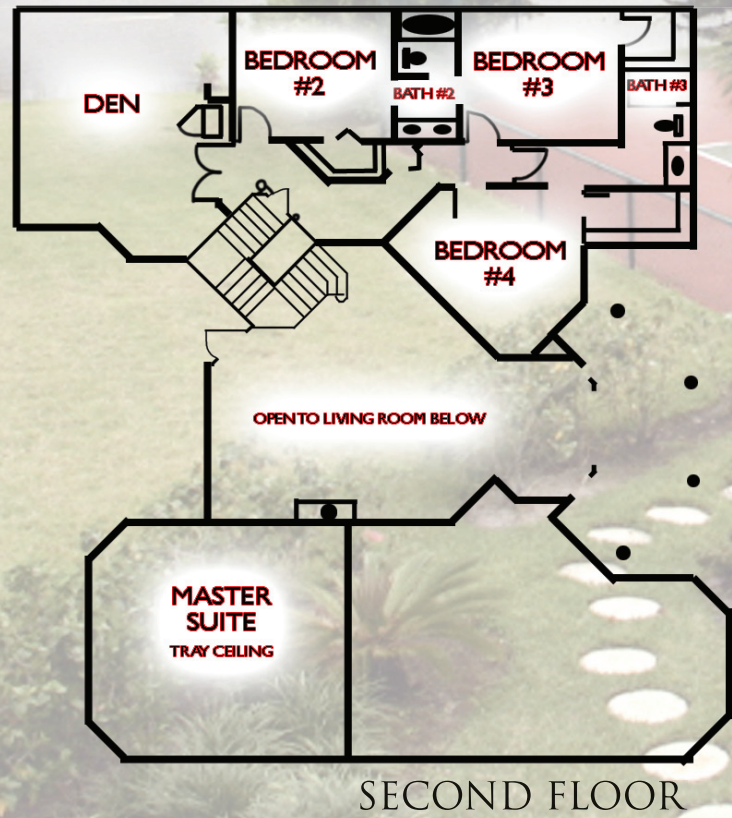

FLOOR PLAN

BAY HILL ESTATES

5BR/4 1/2 BA/3CG

8256 WOODSMUIR DRIVE

WOW!!
 5 BEDROOMS + HUGE GAME ROOM/MEDIA ROOM.
 WHAT A HOUSE! CUSTOM 2-STORY WITH ALL THE
 UPGRADES, OVERLOOKING A SCENIC LAKE.

\$1,350,000