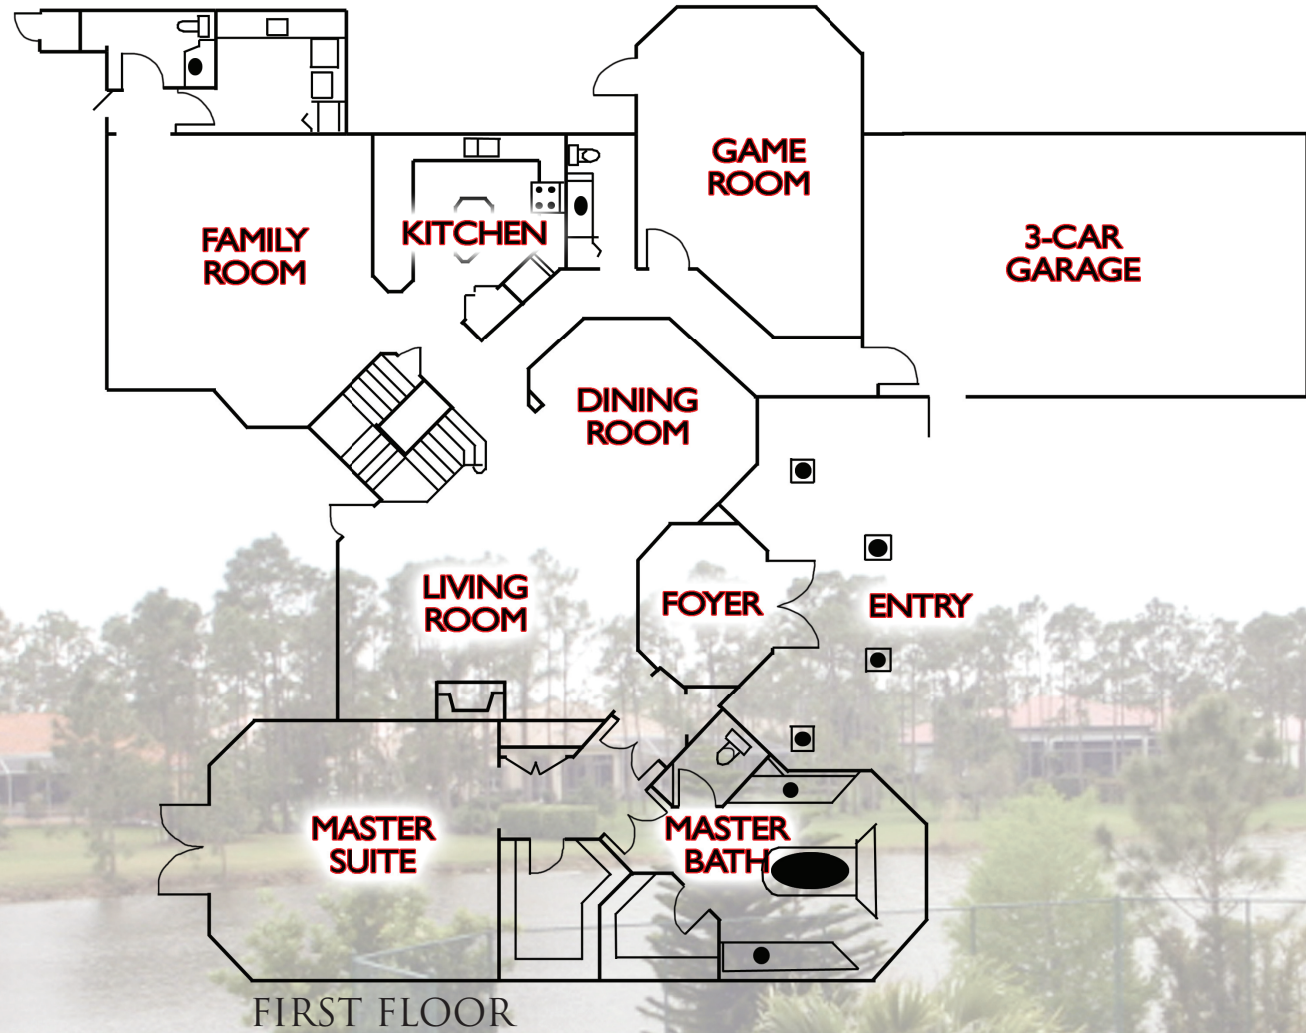

FLOOR PLAN

BAY HILL ESTATES

5BR/4 1/2 BA/3CG

8256 WOODSMUIR DRIVE

WOW!!
 5 BEDROOMS + HUGE GAME ROOM/MEDIA ROOM.
 WHAT A HOUSE! CUSTOM 2-STORY WITH ALL THE
 UPGRADES, OVERLOOKING A SCENIC LAKE.

\$1,350,000