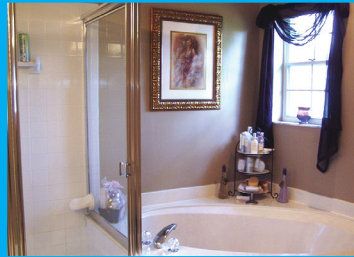

Robert Graeve, P.A., CRS
Certified Residential Specialist
Illustrated Properties Real Estate, Inc.

561-758-8571

bobgraeve@realtor.com

www.BobGraeve.com (virtual tours)

www.PalmBeachCountyRealEstate.com

Illustrated
Properties
Real Estate, Inc.