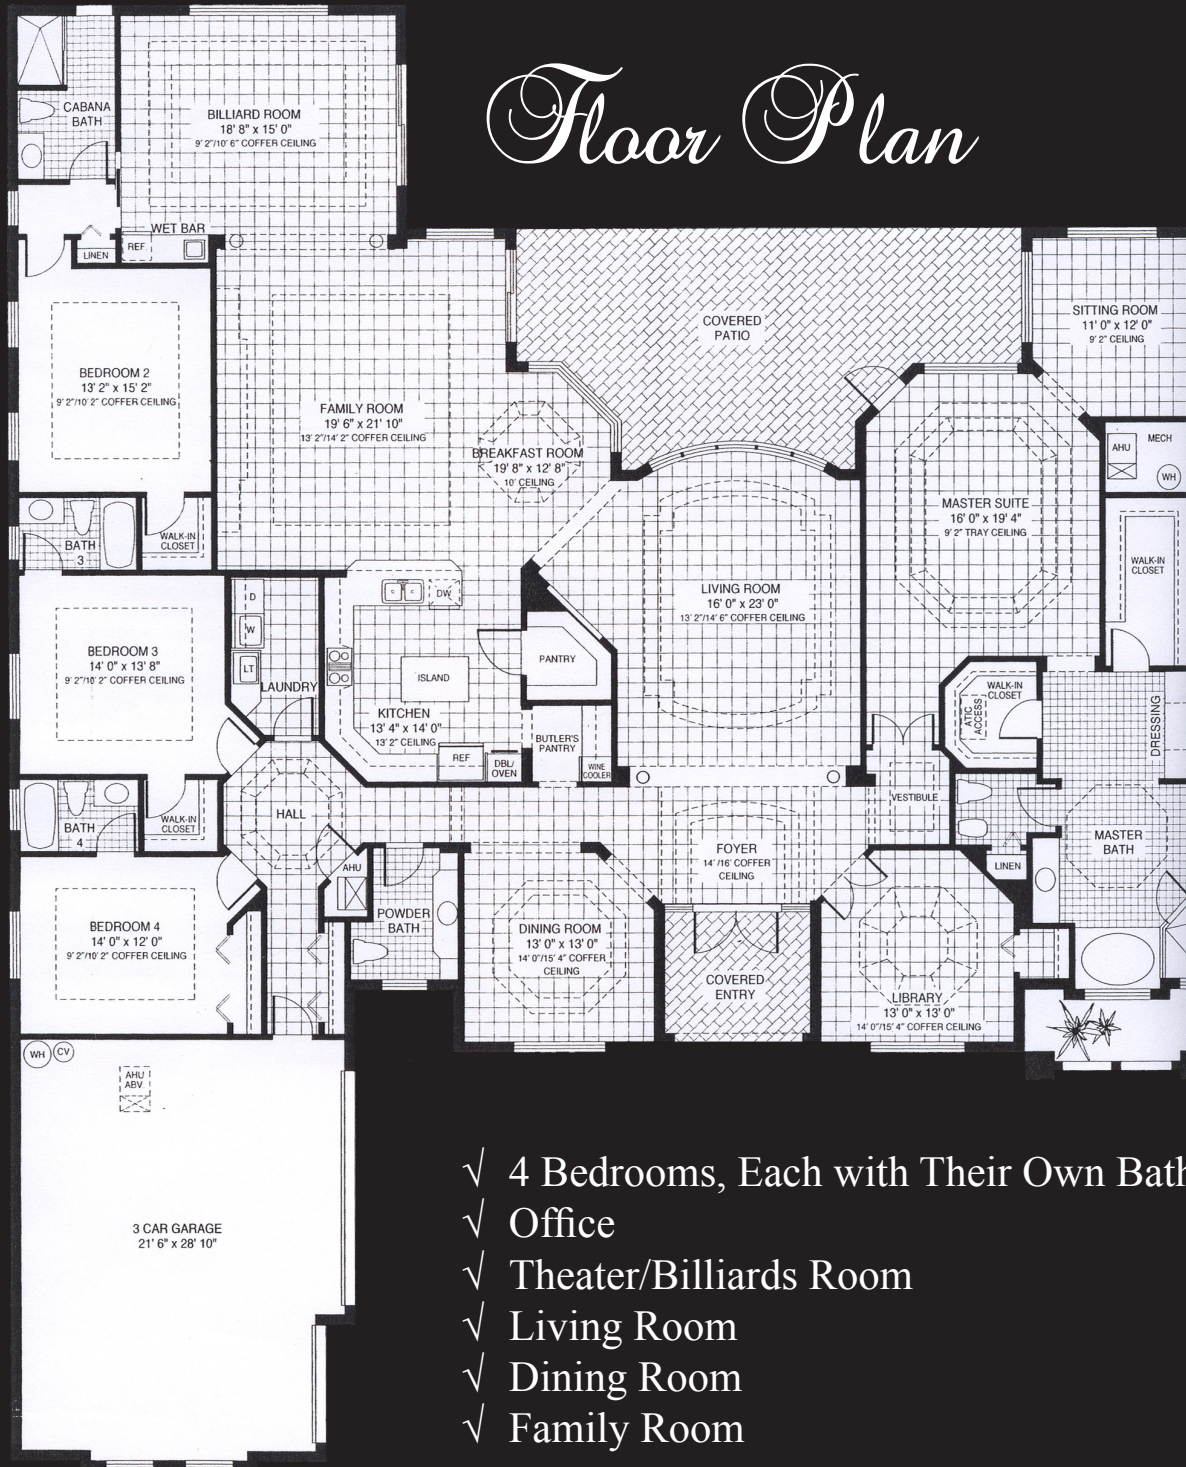

Floor Plan

This Golf & Country Club

- ✓ 4 Bedrooms, Each with Their Own Bath.
- ✓ Office
- ✓ Theater/Billiards Room
- ✓ Living Room
- ✓ Dining Room
- ✓ Family Room

6085 WILDCAT RUN

Robert Graeve, P.A., CRS
 Certified Residential Specialist
 Illustrated Properties Real Estate, Inc.
561-758-8571
Bgraeve@bellsouth.net
www.BobGraeve.com (virtual tours)
www.PalmBeachCountyRealEstate.com
www.BobGraeve.Realtor.com

**ILLUSTRATED
 PROPERTIES**