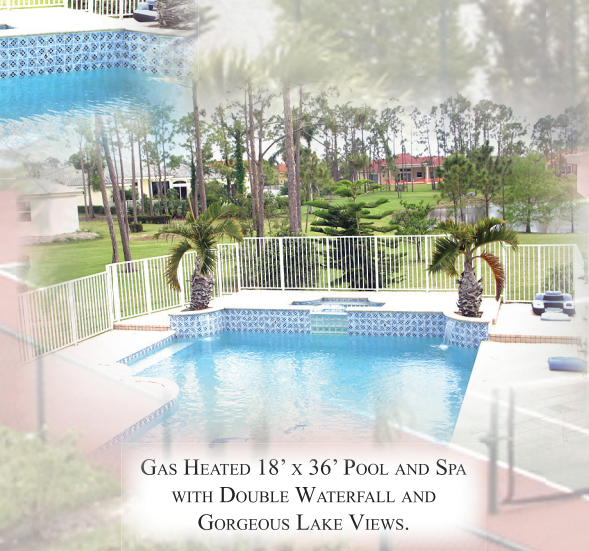

PRIVATE TENNIS COURT WITH POOL AND LAKE VIEWS
SUMMER KITCHEN WITH SINK, REFRIGERATOR & STAINLESS STEEL BARBECUE

HUGE 22' X 15' UPSTAIRS PORCH OVERLOOKING POOL, TENNIS COURT AND LAKE.

MASTER BEDROOM
HIS/HERS WALK-IN CLOSETS. COFFERED CEILINGS WITH CROWN MOULDINGS. BUILT IN SPEAKERS. FRENCH DOORS LEADING TO POOL PATIO. CUSTOM WINDOW TREATMENTS.

MASTER BATH
CENTER ISLAND ROMAN TUB WITH ETCHED GLASS WALL. DOUBLE HEADED WALK THRU SHOWER WITH EXTERIOR GLASS BLOCK WALL. DOUBLE HIS/HERS VANITIES WITH UPGRADED PLUMBING FIXTURES

GAS HEATED 18' X 36' POOL AND SPA WITH DOUBLE WATERFALL AND GORGEOUS LAKE VIEWS.

- ⌘ PAVER STONE POOL, PATIO AND DRIVEWAY
- ⌘ 3 CAR GARAGE W/ HURRICANE REINFORCED DOORS
- ⌘ SATELLITE DISH
- ⌘ 24' X 16' MEDIA/ENTERTAINMENT ROOM OR DEN
- ⌘ BURIED PROPANE GAS TANK FUELS RANGE, BARBECUE, POOL HEATER, HOT WATER HEATER AND FIREPLACE
- ⌘ CUSTOM WINDOW TREATMENTS
- ⌘ 3 ZONE AC