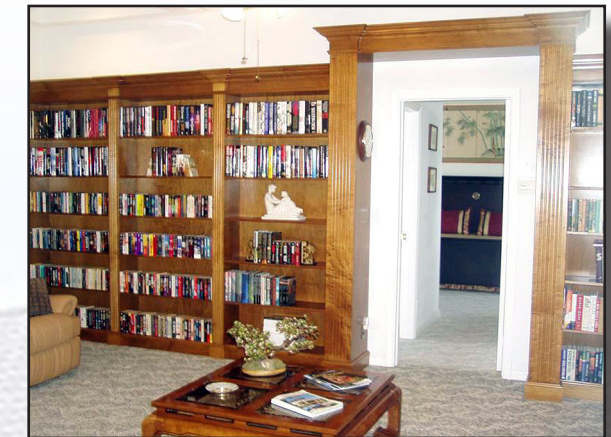

PALM BEACH COUNTRY ESTATES

8442 155TH PLACE NORTH

BATHROOM TWO

MASTER BATHROOM

HUGE FOYER

Marvelous Custom Estate Home features Therma-Pane (insulated) tinted glass sliding doors, and all Windows, Five hundred Gallon propane tank buried in yard which supplies propane to barbeque, hot water heater, pool heater, and fireplace. Deliveries of propane are automatic through Treasure Coast Propane and Tank less hot water heater. Feel safe at home with a three zone variable speed central air conditioning system, and Monitored house alarm system. Exquisite Fine Touches including Outside kitchen with wood cabinetry, large sink, refrigerator, professional barbeque with gas side burner Berber carpets in all carpeted areas, and Twenty-two ceiling fans throughout home, patio and garage. Other Interior features include Intercom/radio system linking rooms in home, and inside home to outside areas, Decorator window treatments throughout, Central vacuum system and two granite top islands in kitchen. Kitchen includes 18 feet of wall to wall, floor to ceiling pantry with Top of the line appliances, such as Bosch dishwasher, Subzero refrigerator freezer, Decor glass top stove top.

CUSTOM KITCHEN

LIBRARY

CUSTOM BUILT-IN'S

OFFICE

KITCHEN/LIVING ROOM

OUTDOOR KITCHEN

BEAUTIFUL ENTRYWAY

GORGEOUS FORMAL DINING ROOM