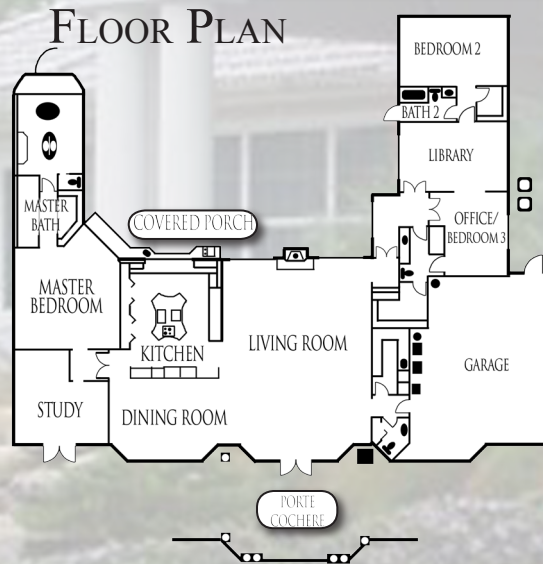

PALM BEACH COUNTRY ESTATES

8442 155TH PLACE NORTH

BATHROOM TWO

MASTER BATHROOM

HUGE FOYER

Marvelous Custom Estate Home features Therma-Pane (insulated) tinted glass sliding doors, and all Windows, Five hundred Gallon propane tank buried in yard which supplies propane to barbeque, hot water heater, pool heater, and fireplace. Deliveries of propane are automatic through Treasure Coast Propane and Tank less hot water heater. Feel safe at home with a three zone variable speed central air conditioning system, and Monitored house alarm system. Exquisite Fine Touches including Outside kitchen with wood cabinetry, large sink, refrigerator, professional barbeque with gas side burner Berber carpets in all carpeted areas, and Twenty-two ceiling fans throughout home, patio and garage. Other Interior features include Intercom/radio system linking rooms in home, and inside home to outside areas, Decorator window treatments throughout, Central vacuum system and two granite top islands in kitchen. Kitchen includes 18 feet of wall to wall, floor to ceiling pantry with Top of the line appliances, such as Bosch dishwasher, Subzero refrigerator freezer, Decor glass top stove top.

CUSTOM KITCHEN

LIBRARY

CUSTOM BUILT-IN'S

OFFICE

KITCHEN/LIVING ROOM

OUTDOOR KITCHEN

BEAUTIFUL ENTRYWAY

GORGEOUS FORMAL DINING ROOM