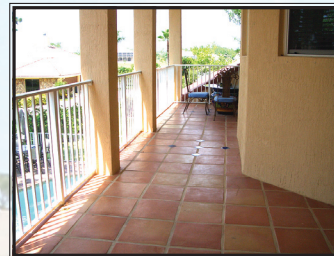

BAY HILL ESTATES

8631 GULLANE COURT

Detail In Every Corner

Guest House

Decorative Driveway

Covered Front Porch

Custom Kitchen

Lakefront

Loft

Veranda w/Mex. Tile

Outdoor Living Room

Pool with a View

View of Pool

Roman Tub

Covered Patio, Deck

Summer Kitchen