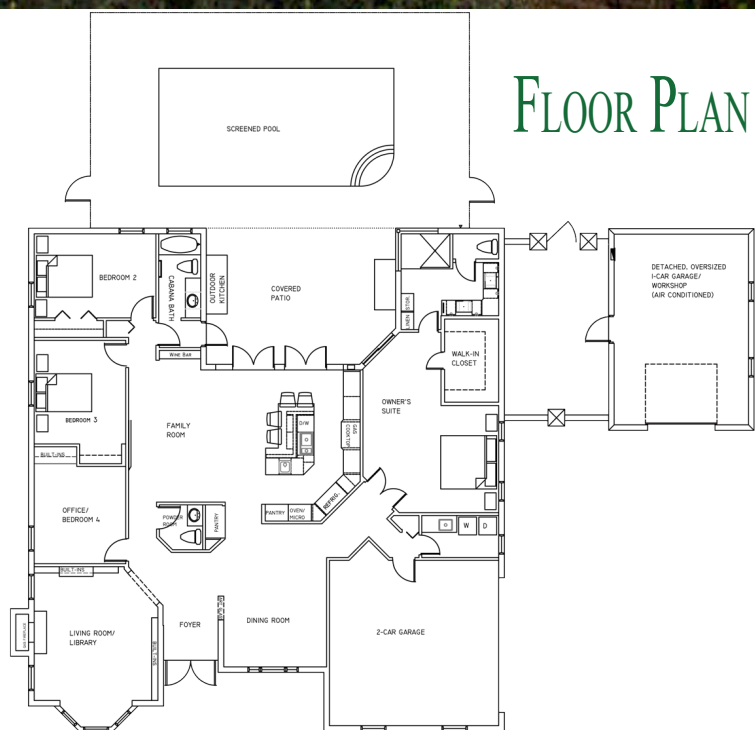

Certified Backyard Wildlife Habitat

Luxury on 1 acre with beautiful golf course views

SCREENED, 15' x 30' INGROUND POOL

TROPICAL PLANTS, PALMS & CYPRESS TREES

FLOOR PLAN

8715 MARLAMOOD LANE

Bay Hill Estates