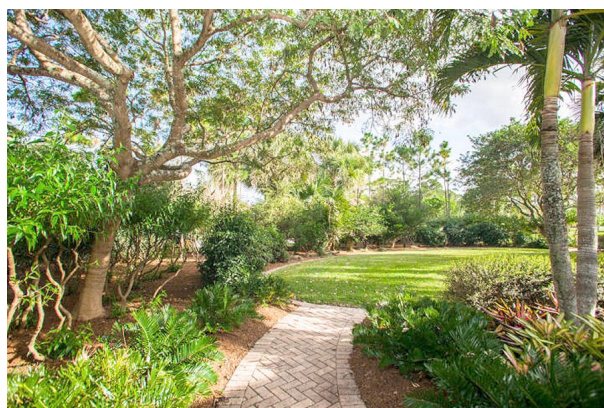

Certified Backyard Wildlife Habitat

Luxury on 1 acre with beautiful golf course views

SCREENED, 15' x 30' INGROUND POOL

TROPICAL PLANTS, PALMS & CYPRESS TREES

FLOOR PLAN

8715 MARLAMOOD LANE

Bay Hill Estates